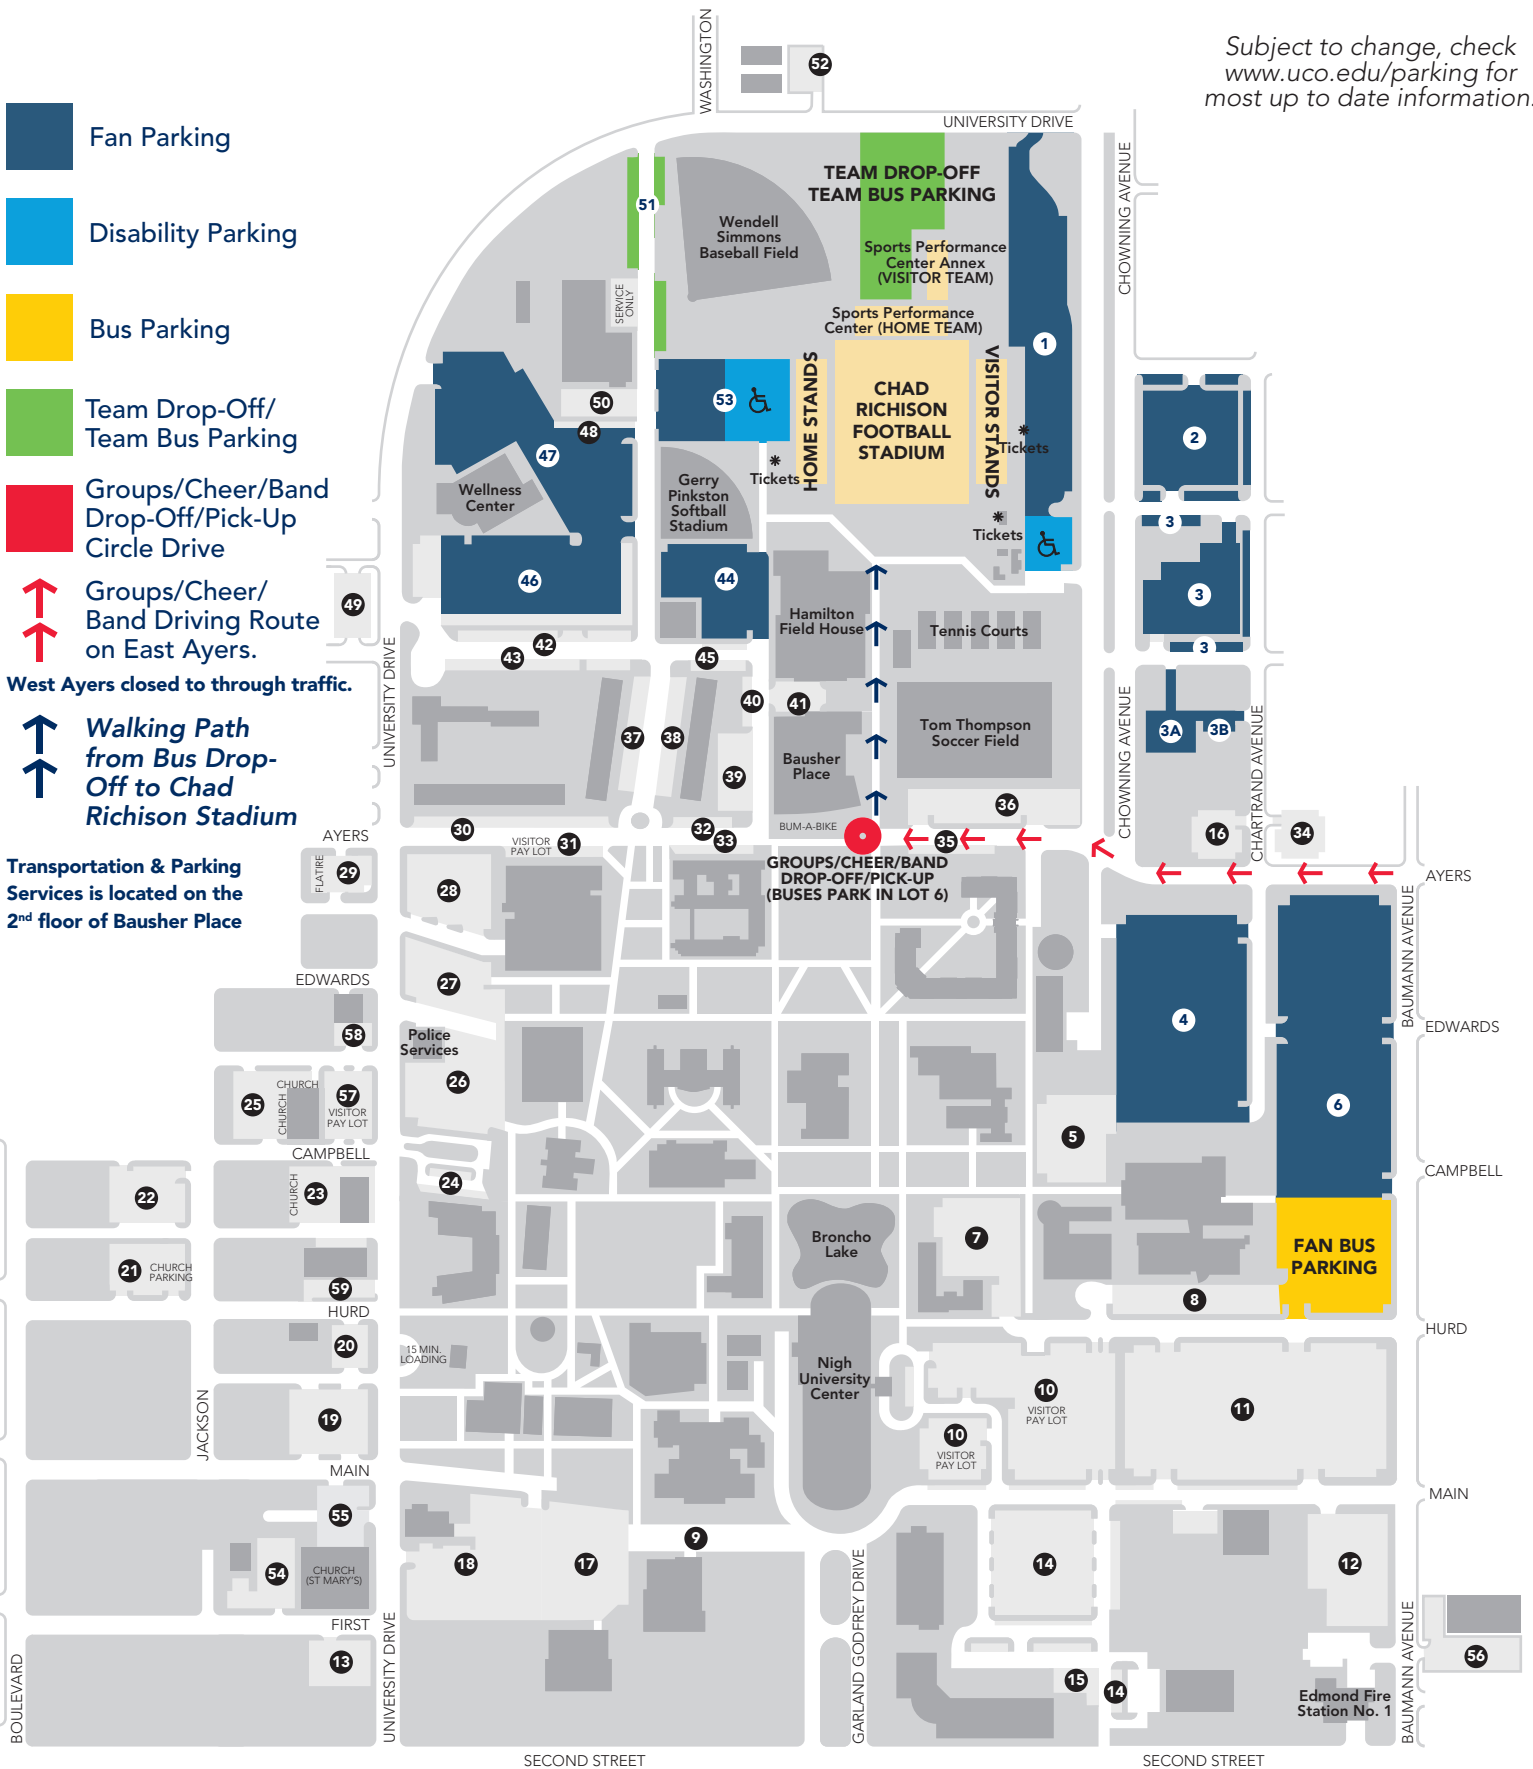

OSSAA Football Championship Parking

Subject to change, check www.uco.edu/parking for most up to date information.

- Fan Parking
- Disability Parking
- Bus Parking
- Team Drop-Off/
Team Bus Parking
- Groups/Cheer/Band
Drop-Off/Pick-Up
Circle Drive

↑ Groups/Cheer/
Band Driving Route
on East Ayers.

West Ayers closed to through traffic.

↑ *Walking Path
from Bus Drop-
Off to Chad
Richison Stadium*

Transportation & Parking
Services is located on the
2nd floor of Bausher Place

UNIVERSITY OF CENTRAL OKLAHOMA
Transportation & Parking Services